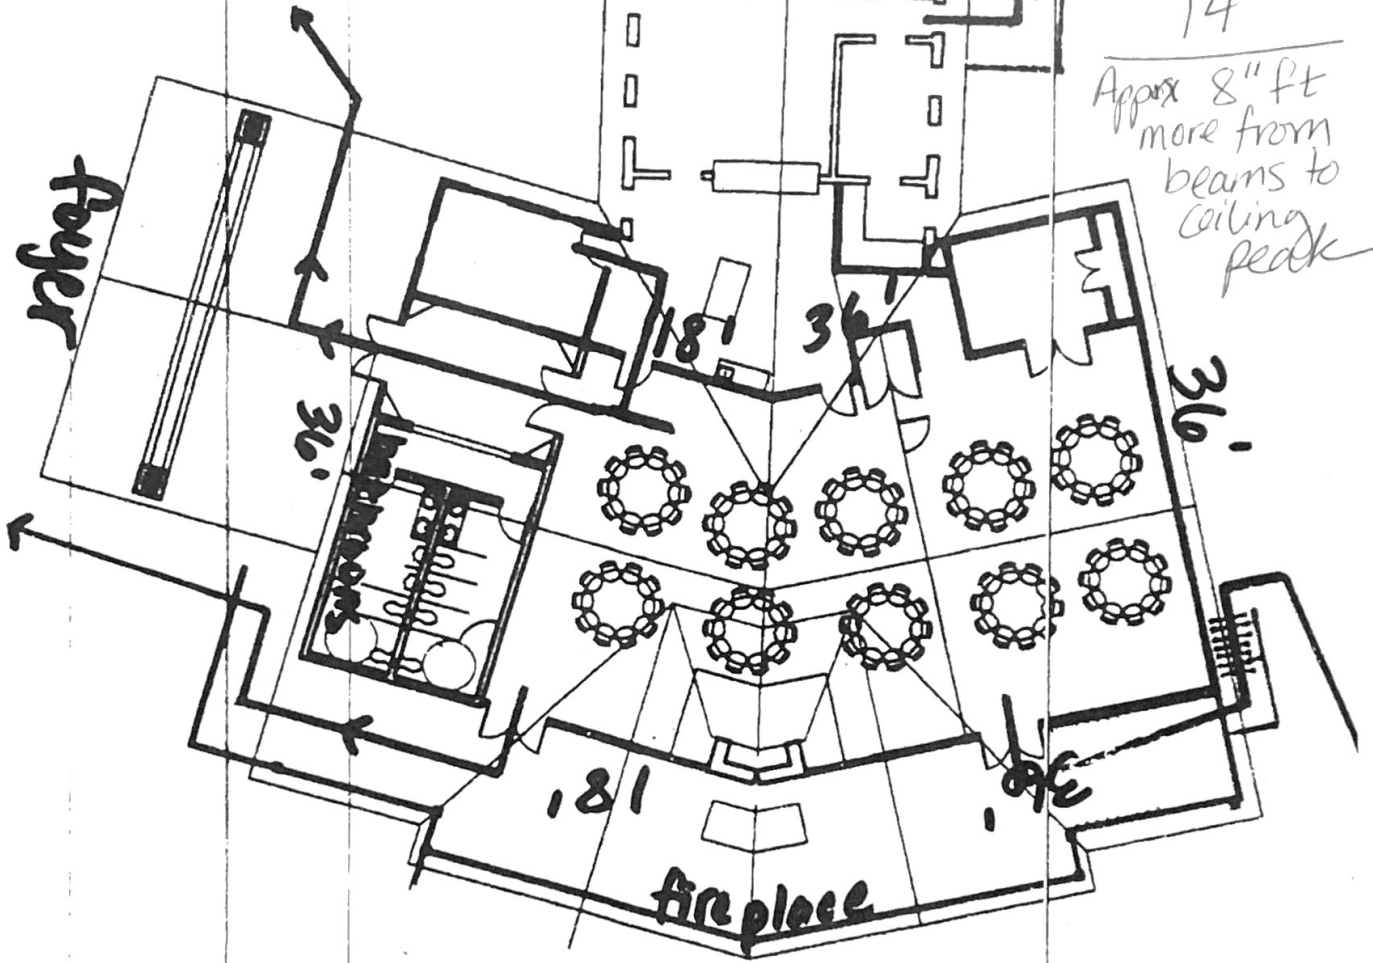

Fire Exit

FH
 Beam Hgt
 14"
 Approx 8" ft
 more from
 beams to
 ceiling
 peak

- ONE
- ONE
- ONE
- ONE

① SOUTH ELEVATION